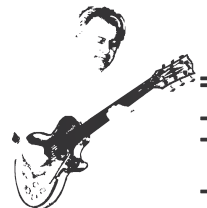

pierloiselle.com