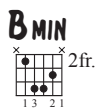

Guitare 3

♩=100

AND THE BLIND FOREST

Gareth Coker
arr : PLoiselle

A

Musical notation for section A, measures 1-4. Includes treble clef, 4/4 time signature, and guitar tablature.

Musical notation for section A, measures 5-9. Includes treble clef, 4/4 time signature, and guitar tablature.

B

Musical notation for section B, measures 10-13. Includes treble clef, 4/4 time signature, and guitar tablature.

C

Fine

Musical notation for section C, measures 14-18. Includes treble clef, 4/4 time signature, and guitar tablature.